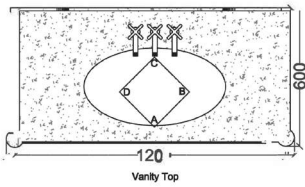

UNDER THE BANYAN MIRROR 32 IN

SAFFRON 244 X 571 X 787 MM

SAFFRON MIRROR 57 X 32.5 IN

CASTELLANO CONSOLE 1000 X 560 X 900 MM

ATHENA CONSOLE 1168 X 608 X 838 MM

FORTUNA 1244 X 584 X 864 MM

THEA CONSOLE 1244 X 584 X 864 MM