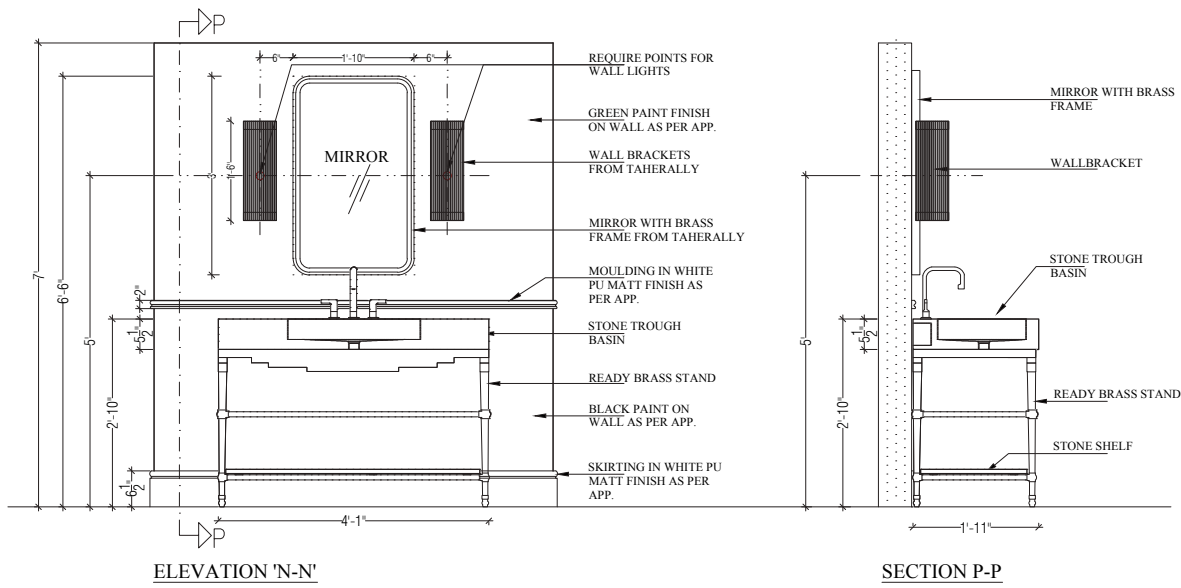

UNDER THE BANYAN MIRROR 32 IN

SAFFRON 244 X 571 X 787 MM

SAFFRON MIRROR 57 X 32.5 IN

CASTELLANO CONSOLE 1000 X 560 X 900 MM

ATHENA CONSOLE 1168 X 608 X 838 MM

FORTUNA 1244 X 584 X 864 MM

THEA CONSOLE 1244 X 584 X 864 MM