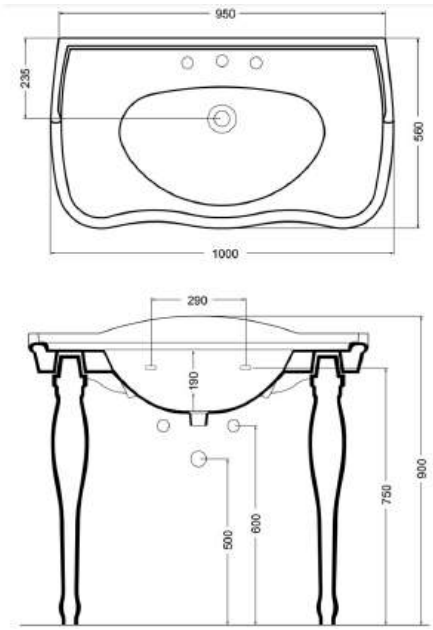

SAFFRON MIRROR 57 X 32.5 IN

CASTELLANO CONSOLE 1000 X 560 X 900 MM