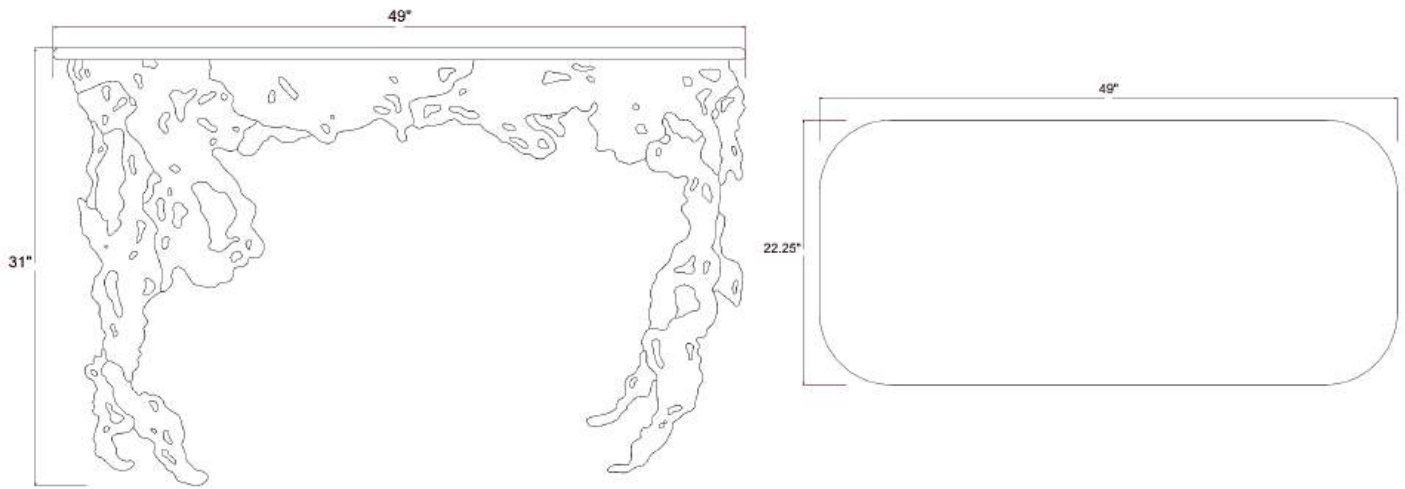

UNDER THE BANYAN MIRROR 32 IN

SAFFRON 244 X 571 X 787 MM