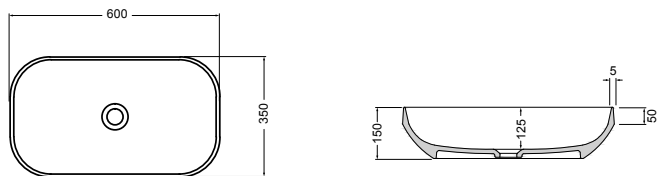

ARIA 600 X 350 X 150 MM