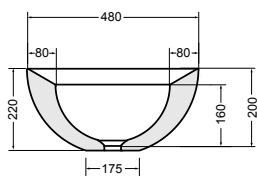

THEA CONSOLE WITH THEA BASIN

1244 X 584 X 724 MM **TURF-PINK** + **BRASS MIRROR** + **WALL LIGHT 18"** + **BRASS TABLE**
CONSOLE FINISH BRUSHED BRASS
COUNTER TOP MATERIAL *INDIAN PINK VINE MARBLE*

TECHNICAL DRAWINGS

ARIA 600 X 350 X 150 MM

NIOBE 600 X 400 X 140 MM

CUPID 480 X 220 MM

AURORA 620 X 355 X 110 MM

CHIRON 500 X 390 X 130 MM

VESTA 60 600 X 400 X 135 MM

VESTA 80 800 X 400 X 135 MM

VESTA ACCENT 800 X 400 X 135 MM